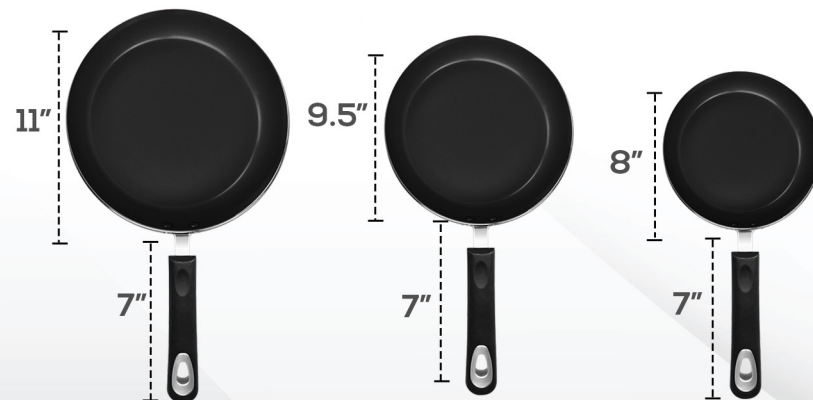

COLORS

Black

Grey

Hammer
Golden

Hammer
Grey

AVAILABLE SIZES

NECK CUT FRYING *Pan*

Spiral Bottom

Superior Heat Retention

The professional grade aluminum makes the frying pan durable, light-weight and sturdy.

COLORS

Black

Grey

Hammer Golden

Hammer Grey

AVAILABLE SIZES

SAUCE Pan

Spiral Bottom

Superior Heat Retention

The professional grade aluminum makes the Sauce pan durable, light-weight and sturdy.

AVAILABLE SIZES

NECK CUT SAUCE *Pan*

Spiral Bottom

Superior Heat Retention