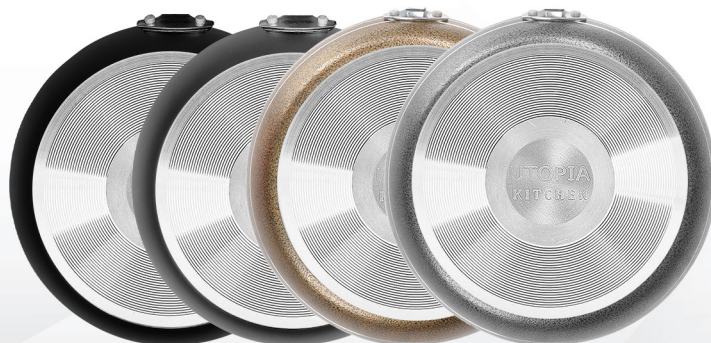

METAL PRODUCT

Top-quality Metalware designed exceptionally.

www.utopia.pk

CATALOG METAL

FRYING *Pan*

Spiral
Bttom

Superior Heat
Rentention

The professional grade aluminum makes the frying pan durable, light-weight and sturdy.

COLORS

Black

Grey

Hammer
Golden

Hammer
Grey

AVAILABLE SIZES

NECK CUT FRYING *Pan*

Spiral Bottom

Superior Heat Retention

The professional grade aluminum makes the frying pan durable, light-weight and sturdy.

COLORS

Black

Grey

Hammer Golden

Hammer Grey

AVAILABLE SIZES

SAUCE Pan

Spiral Bottom

Superior Heat Retention

The professional grade aluminum makes the Sauce pan durable, light-weight and sturdy.

AVAILABLE SIZES

NECK CUT SAUCE *Pan*

Spiral Bottom

Superior Heat Retention