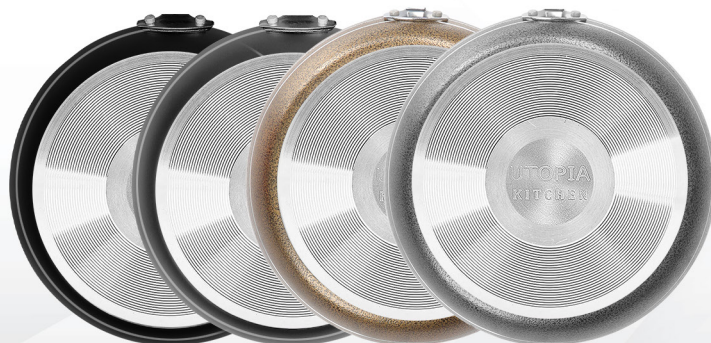

METAL PRODUCT

Top-quality Metalware designed exceptionally.

www.utopia.pk

CATALOG METAL

FRYING *Pan*

Spiral
Bttom

Superior Heat
Rentention

The professional grade aluminum makes the frying pan durable, light-weight and sturdy.

COLORS

Black

Grey

Hammer
Golden

Hammer
Grey

AVAILABLE SIZES

NECK CUT FRYING *Pan*

Spiral Bottom

Superior Heat Retention

The professional grade aluminum makes the frying pan durable, light-weight and sturdy.

COLORS

Black

Grey

Hammer Golden

Hammer Grey

AVAILABLE SIZES

SAUCE Pan

Spiral Bottom

Superior Heat Retention

The professional grade aluminum makes the Sauce pan durable, light-weight and sturdy.

AVAILABLE SIZES

NECK CUT SAUCE *Pan*

Spiral Bottom

Superior Heat Retention