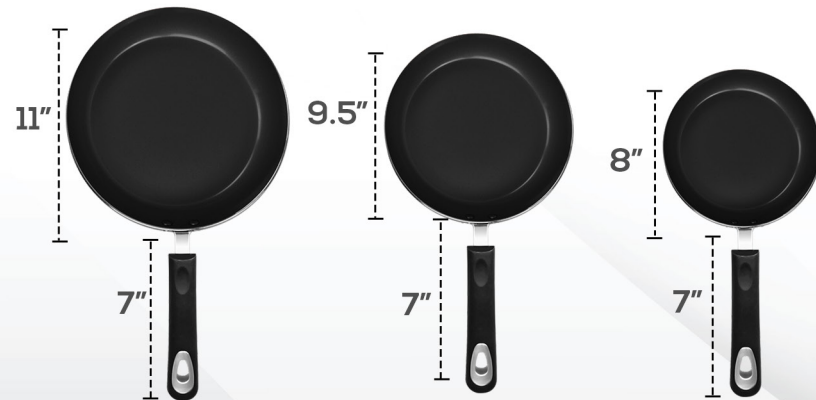

COLORS

Black

Grey

Hammer
Golden

Hammer
Grey

AVAILABLE SIZES

NECK CUT FRYING *Pan*

Spiral Bottom

Superior Heat Retention

The professional grade aluminum makes the frying pan durable, light-weight and sturdy.

COLORS

Black

Grey

Hammer Golden

Hammer Grey

AVAILABLE SIZES

SAUCE Pan

Spiral Bottom

Superior Heat Retention

The professional grade aluminum makes the Sauce pan durable, light-weight and sturdy.

AVAILABLE SIZES

NECK CUT SAUCE *Pan*

Spiral Bottom

Superior Heat Retention