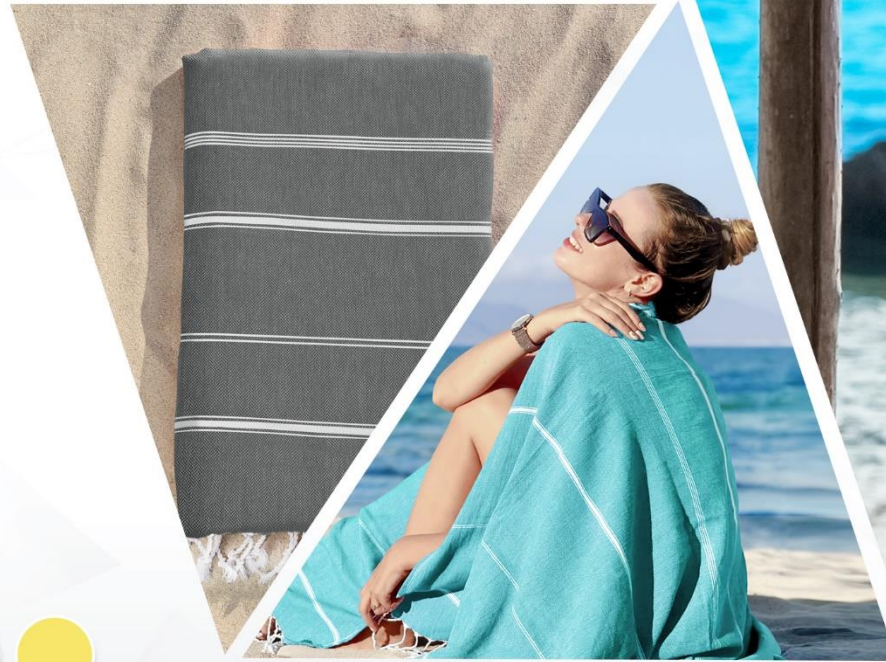

Sand Resistant

Crafted to resist sand, making it convenient to shake it off and ensuring a clean beach towel.

Highly Durable

A durable investment that will continue to provide ease and style for longer years.