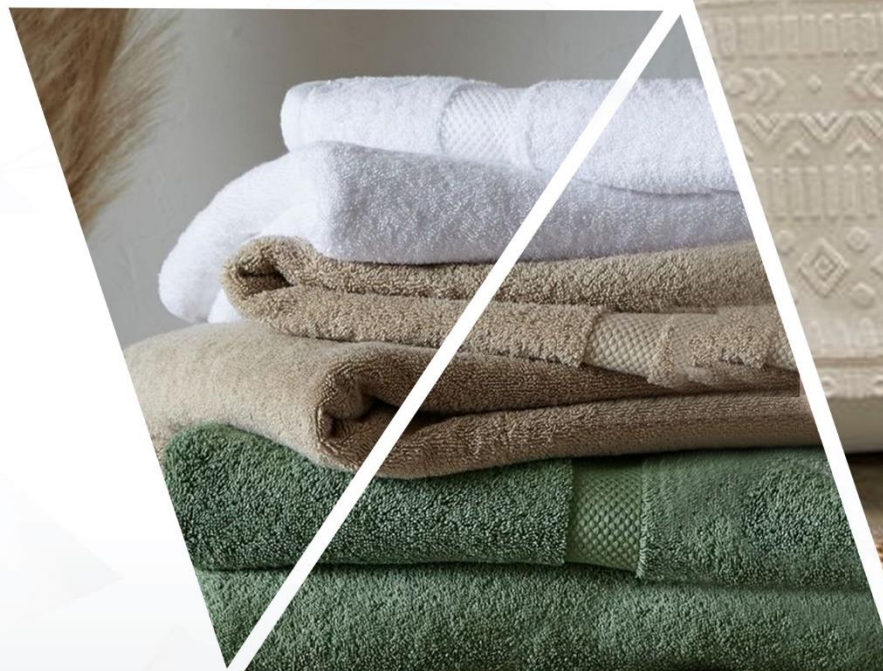

BATH SHEET

- ▶ Weight : 500-700 GSM
- ▶ Composition : 100% Ring Spun Cotton
- ▶ Highly Absorbent and Quick Dry Extra Large Bath Towel Super Soft Hotel Quality Towel

SIZE

35 by 70 inches

COLORS

Looped-Terry Weave

Embossed with unique patterns of looped-terry weave, avail of luxury with durability.

Machine Washable

No matter the density, they are still lightweight, and can easily be washed in machines.

PREMIUM WASH CLOTHS